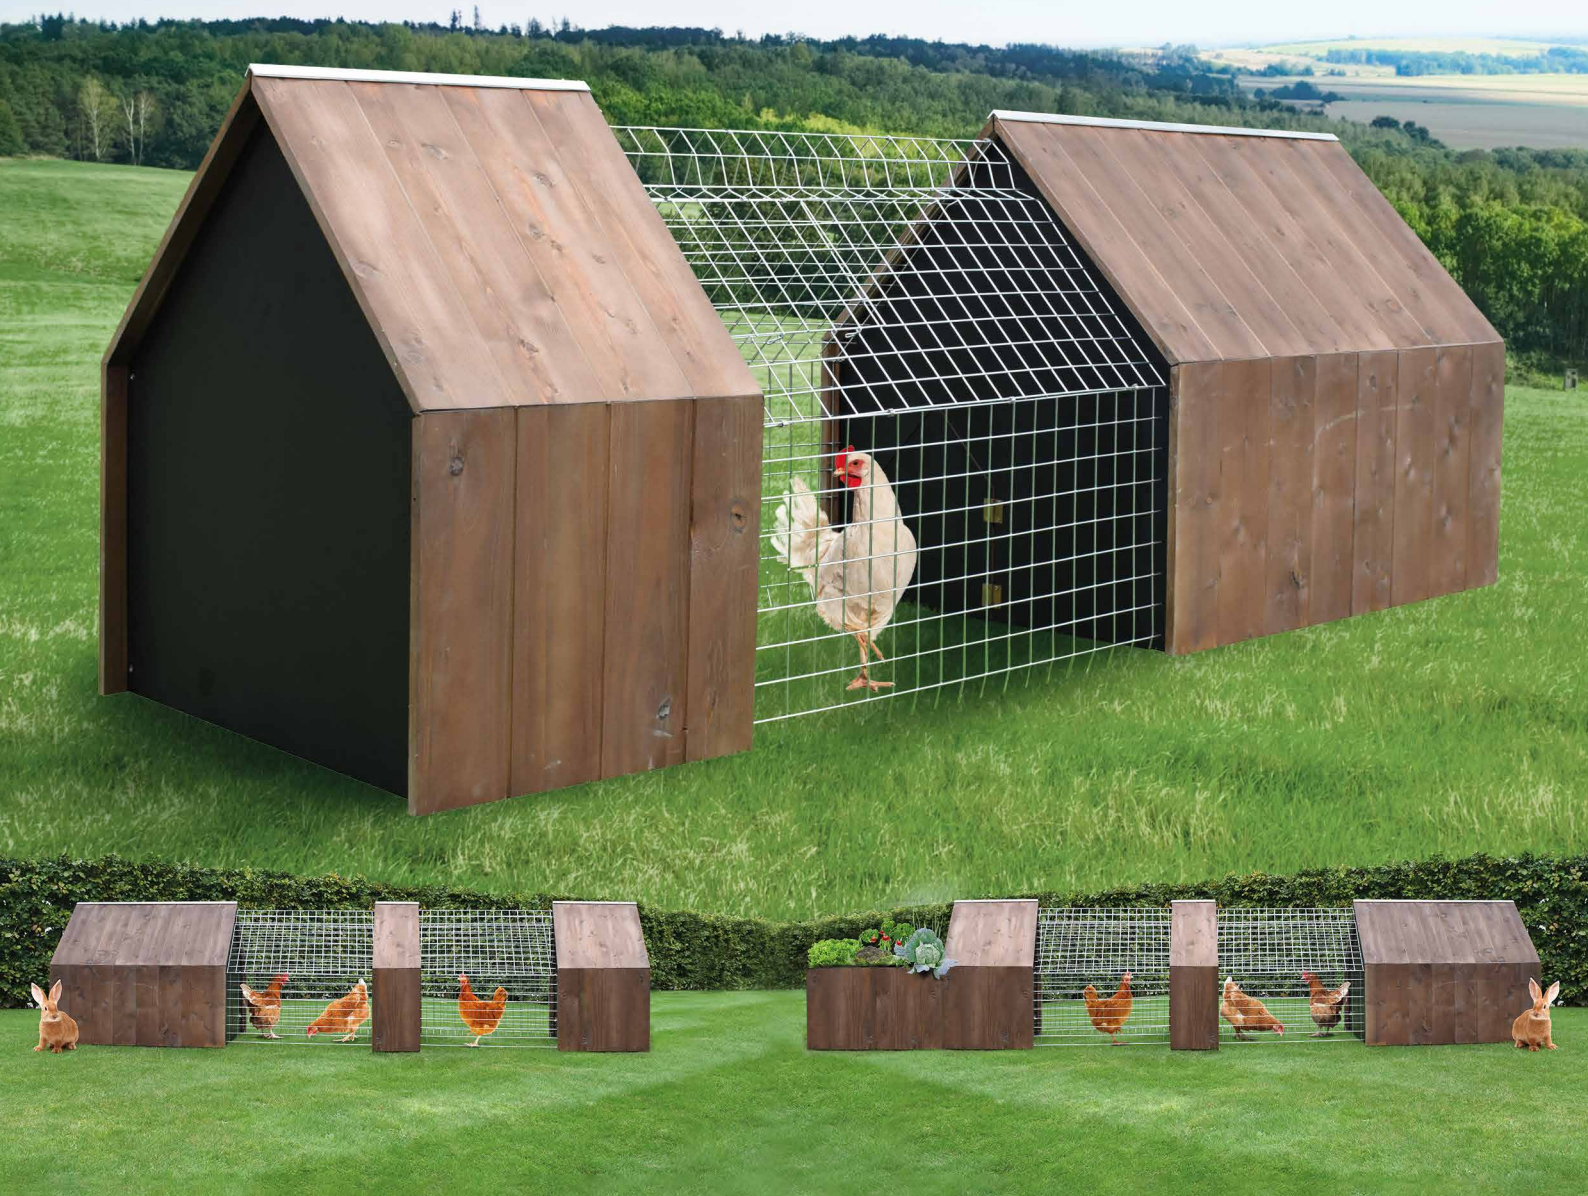

## Chicken Coop

DESIGNED BY

**STUDIO SEGERS**  
graphic interior productdesign

AND AWARDED BY

**HENRY VAN  
DE VELDE  
AWARDS**

OVAM ECODESIGN 2013  
LABEL 2014  
PUBLIC 2015

Daily Needs Modular Chicken Coop & Garden provides all the components you need to assemble housing for chickens and small pets, raised beds for vegetables, composting bin, and tool shed in a configuration of your choice. Developed with "social, ecological and economic relevance" in mind.

## DOG HOUSE