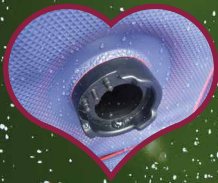

# Doggy Pool

SPECIALLY DESIGNED  
FOR YOUR DOG

This pool is portable and easy to fill and empty. Made of extra tough PVC for lasting use. Anti-slippery bottom for dog safety. No inflation needed. Pool folds down completely for easy storage.