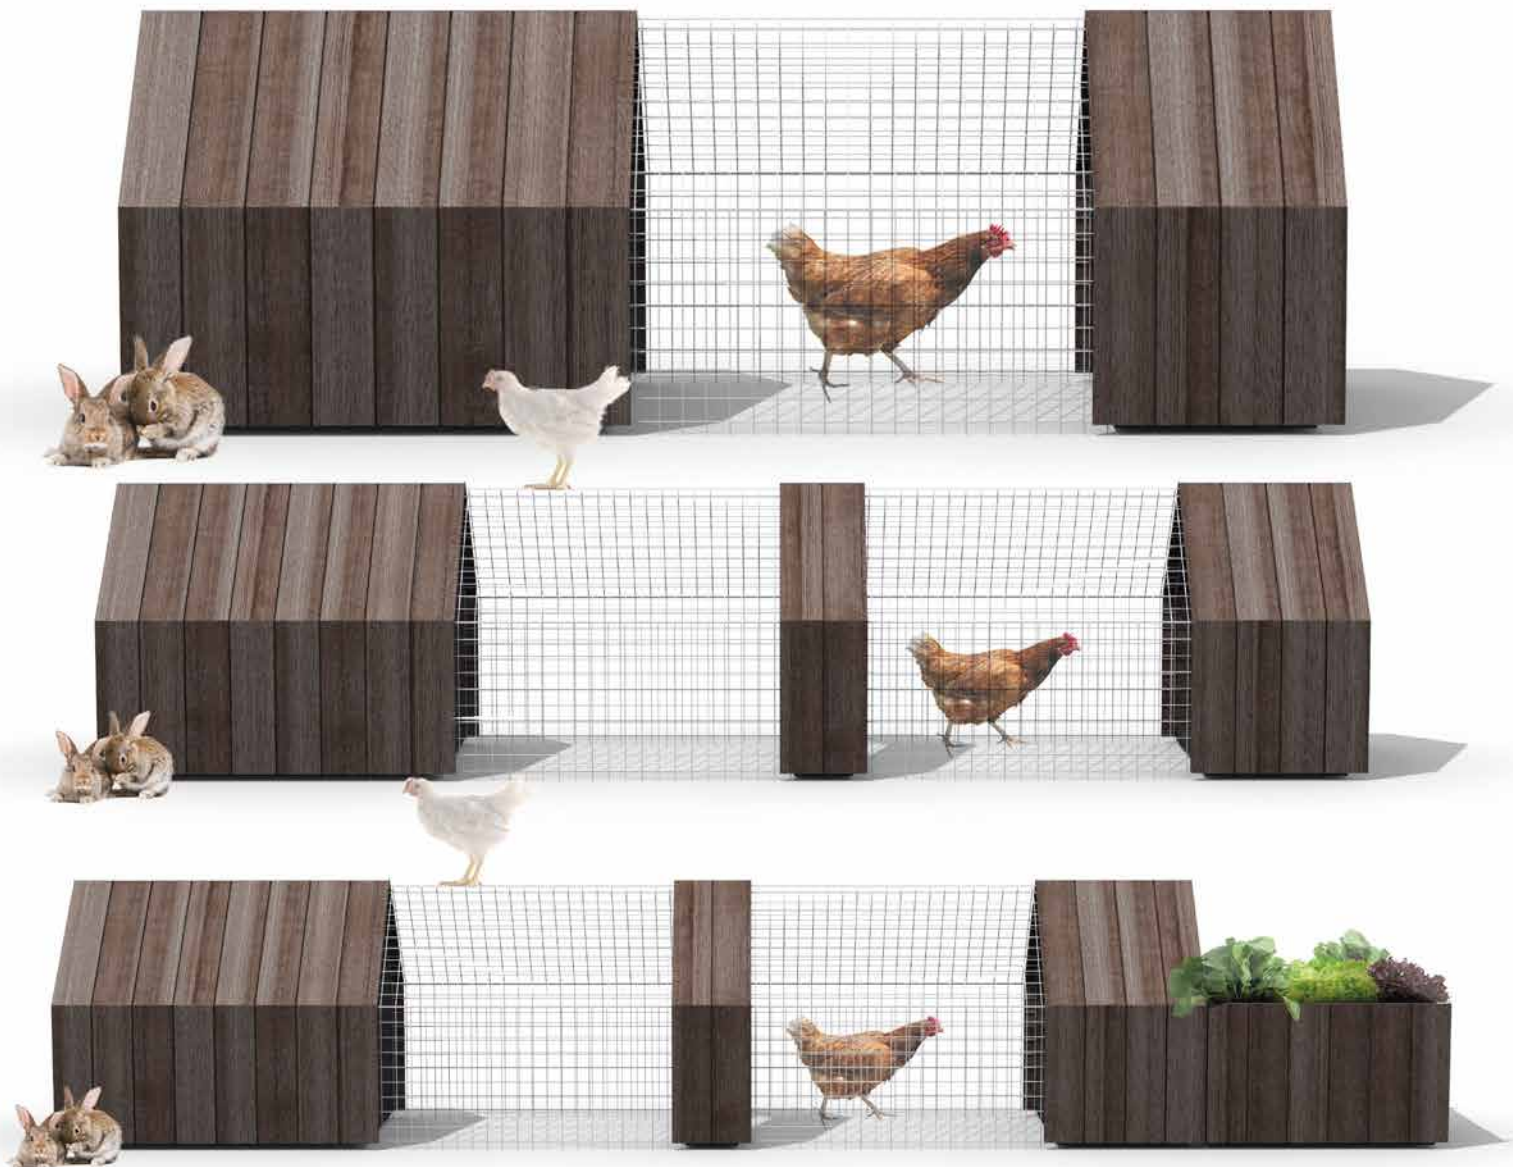

## Chicken Coop

DESIGNED BY

**STUDIO SEGERS**  
graphic interior productdesign

AND AWARDED BY

**HENRY VAN  
DE VELDE  
AWARDS**

OVAM ECODESIGN 2013  
LABEL 2014  
PUBLIC 2015

Daily Needs Modular Chicken Coop & Garden provides all the components you need to assemble housing for chickens and small pets, raised beds for vegetables, composting bin, and tool shed in a configuration of your choice. Developed with "social, ecological and economic relevance" in mind.

# daily needs

**HENRY VAN  
DE VELDE  
AWARDS**

awarded with  
Ovam Eco Design 2014  
Label 2014  
Public 2015

designed by  
Studio Segers

Daily Needs Modular Chicken Coop & Garden provides all the components you need to assemble housing for chickens and small pets, raised beds for vegetables, composting bin, and tool shed in a configuration of your choice. Developed with "social , ecological and economic relevance" in mind.

## DOG HOUSE

## CHICKEN COOP MODEL 01