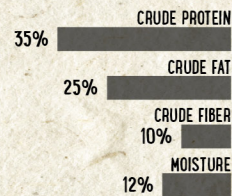

BSF LARVAE

MEALWORMS

HOW WE REALIZE IT IN SHELF READY PRODUCTS

HAPPY COSTUMER

WHY WE USE INSECT PROTEINS

LAND

WATER

CO₂